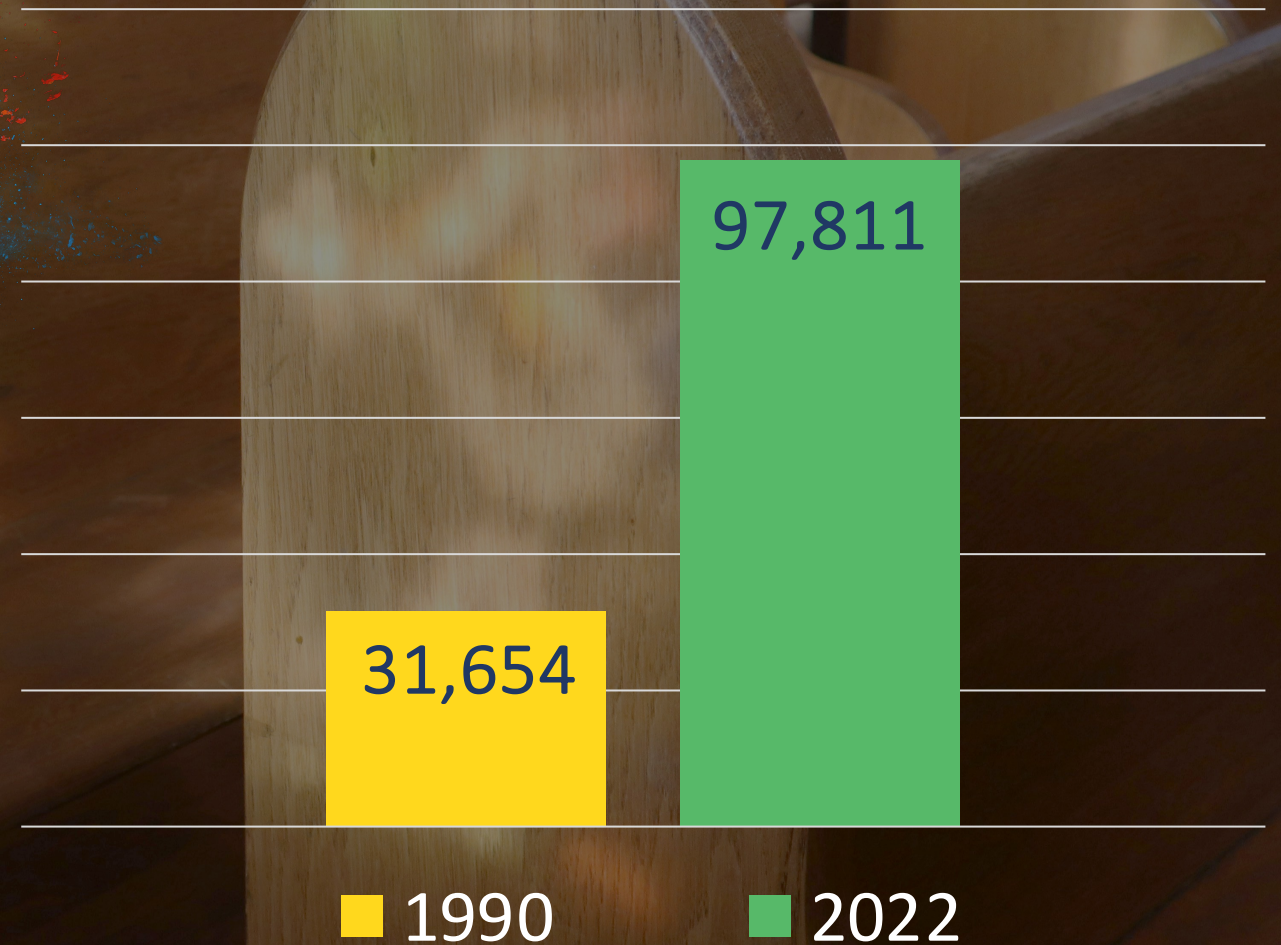

ADVENTIST CHURCHES